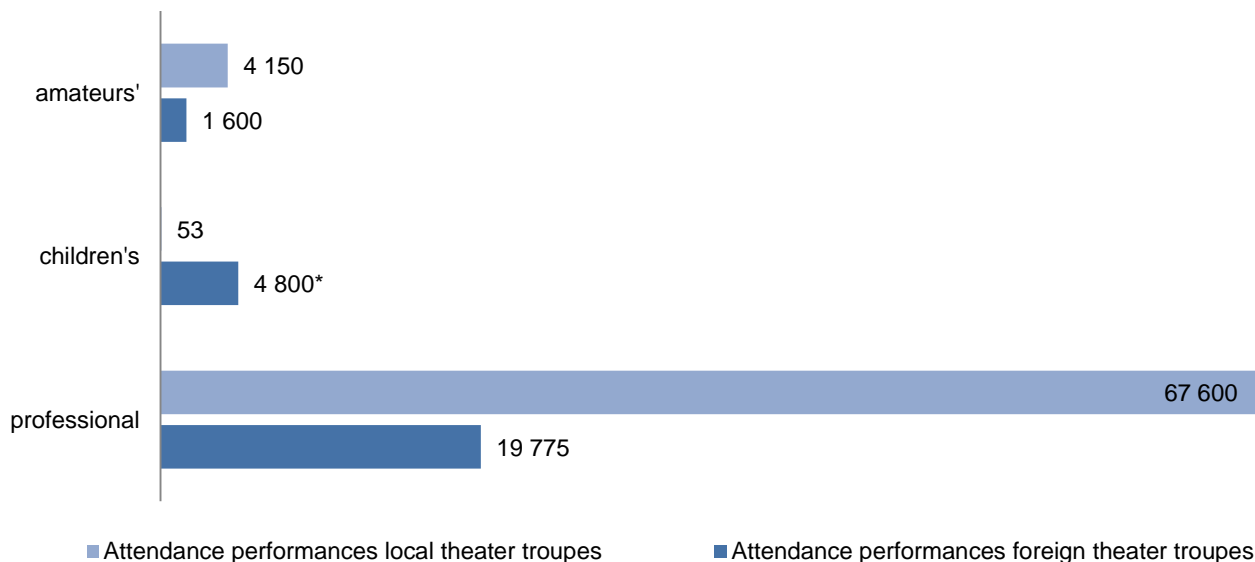

When using these data,
Please name the source

Theatres

2013/2014 season

In the season 2013/2014, in total there were 9 theatres, from which 7 professional, 1 children's theatre and 1 amateurs' theatre.

In total, 527 plays were performed, from which 446 by local theater troupes and 81 by foreign theater troupes. The plays were attended by 97 925* visitors, which is increase of 9,8%*, comparing to previous season 2012/2013.

In the season 2013/2014 the theaters took part in 29 festivals (14 domestic and 15 foreign) in where 31 plays were performed (16 in the country and 15 abroad).

There were 360 of employees. Of the total number of employees, 46.7% were women, and 53.3% men.

Attendance performances local and foreign theater troupes 2013/2014 season