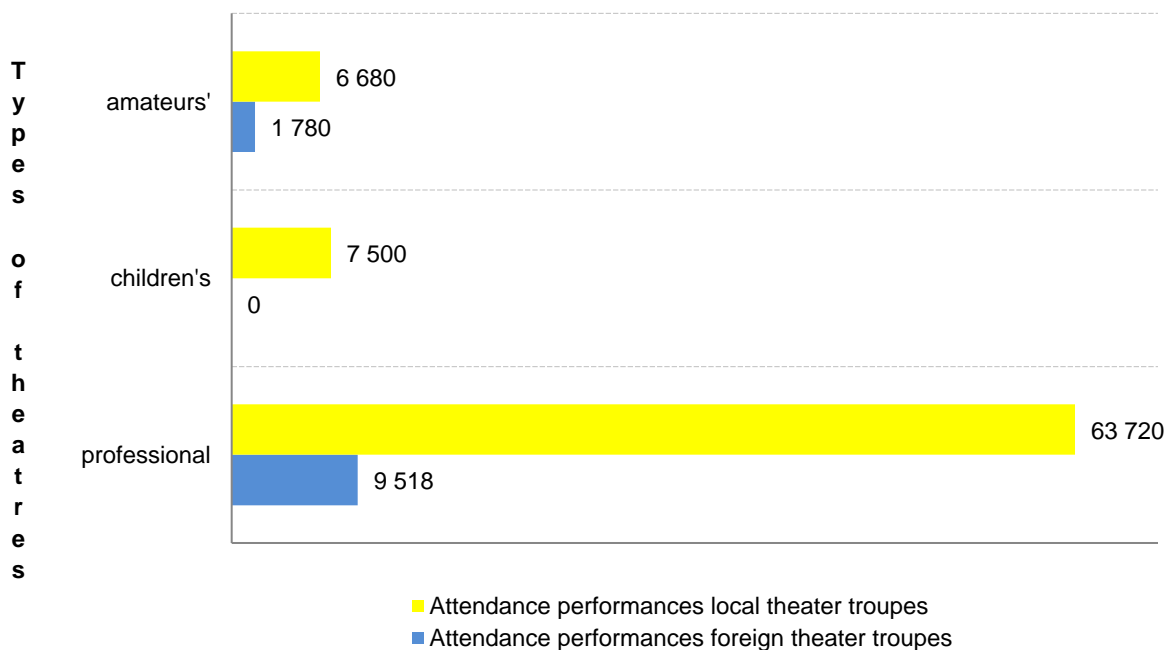

Theatres

2012/2013 season

In the season 2012/2013, in total there were 9 theatres, from which 7 profesional, 1 children's theatre and 1 amateurs' theatre.

In total, 516 plays were performed, from which 475 by local theater troupes and 41 by foreign theater troupes. The plays were attended by 89 198 visitors, which is decrease of 3.2%, comparing to previous season 2011/2012.

In the season 2012/2013 the theaters took part in 34 festivals (20 domestic and 14 foreign) in where 40 plays were performed (24 in the country and 16 abroad).

There were 344 of employees, 89 of them being artists, which is 25.3%. Of the total number of employees, 43.6% were women, and 56.4% men.

**Attendance performances local and foreign theater troupes
2012/2013 season**

METHODOLOGICAL EXPLANATIONS

Data in this release are result of statistically processed annual reports provided by professional, children's and amateurs' theatres. The statistical survey covered all theatres in Montenegro which were operating in 2012/2013 season.