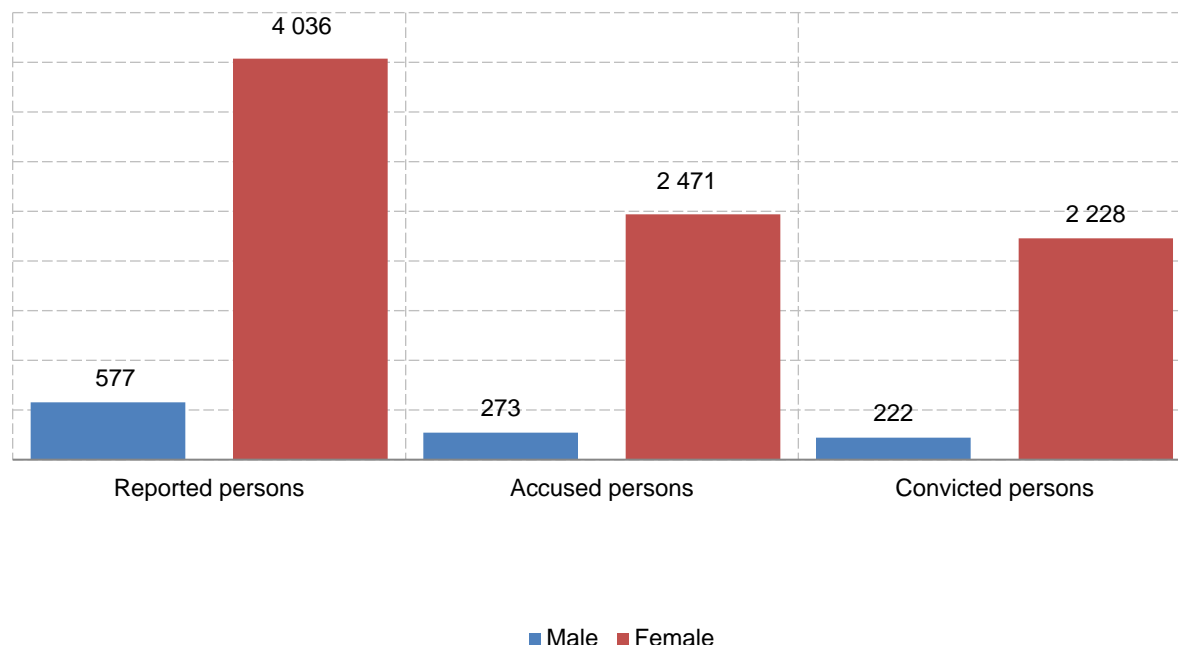

When using the data,
 please name the source

Adult perpetrators of crimes 2013

This release presents the data on reported, accused and convicted adult persons – perpetrators of crime. In 2013 there were 4 613 reported known perpetrators of crime, showing a decrease of 17.8% compared to 2012. The share of women is 12.5%. The number of unknown perpetrators of crime is 1 584, i.e. 25.6%. Number of accused persons compared to the previous year decreased for 9.7%, and number of convicted persons decreased 8%. The share of accused adult women is 9.9%. and convicted adult women, 9.1%. In most frequent crimes against property, in 2013, share of reported is 24.6%, share of accused is 24.5%, and share of convicted persons is 24.7%.

**Reported, accused and convicted adult persons
 2013**

METHODOLOGICAL EXPLANATIONS

The data on adults perpetrators of crimes are collected by the regular statistical surveys. The coverage of crime as a socially negative manifestation is complete, since statistical surveys cover all adult perpetrators of crime (including crimes done by unknown perpetrators).

Reported person - known perpetrator is a perpetrator of a crime, against whom legal proceedings and preliminary hearings were concluded. Reported person - an unknown perpetrator is an unknown person against whom the criminal charges have been brought at a public prosecutor's office, but who has not been captured even a year after criminal charges were brought. Accused person is an adult against whom an indictment, legal charges or a private suit has been brought at a court. Convicted person is an adult being pronounced guilty and against whom following criminal sanctions have been imposed: punishment, conditional discharge, reprimand, security measures, corrective measures, guilty verdict but released from sentence.